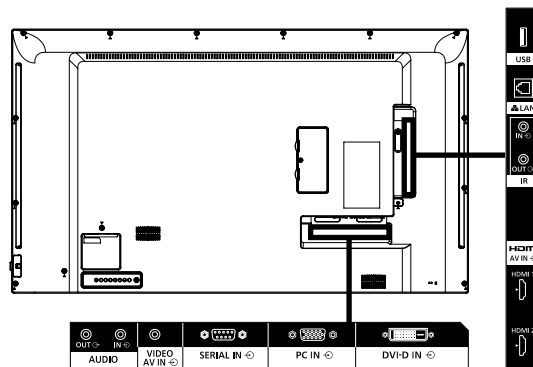

INCLUDED ACCESSORIES

- Remote Control - Batteries (AAA size) x 2
- AC cord (approx. 1.8 m) - 4-pole mini plug conversion cable
- Clamper x 3 - USB Memory cover x 1
- CD-ROM / User Manual - Operating Instruction Book

* Multi-Monitoring Control Software Ver 2.1 or later is required.

DIMENSIONS (TENTATIVE)

Cautions: This drawing is not a scale
Units : mm

CONNECTION TERMINAL

* Specifications and appearance are subject to change without notice.