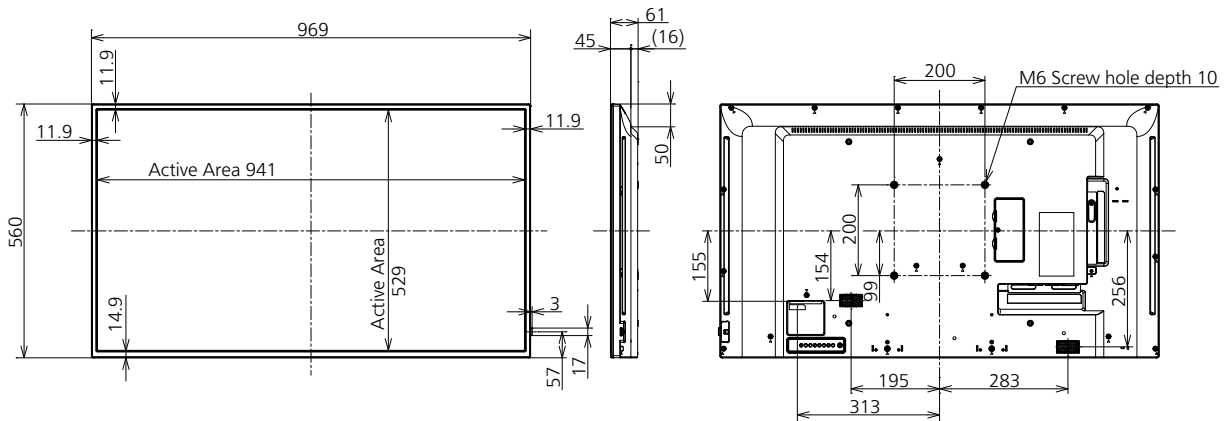

STANDARD (CERTIFICATIONS)

SAFETY REGULATIONS	IEC60950-1 EU:EN60950-1:2006 + A11:2009 + A1:2010 + A12:2011+A2:2013 BEAB approval AS/NZS Deviation
RADIATION REGULATIONS	EN55032:2012+AC:2013 (CLASS A) EN55024:2010, EN61000-3-2:2014, EN61000-3-3:2013 AS/NZS CISPR32:2013 RCM Mark

REMOTE CONTROL TRANSMITTER

Power Requirements	DC 3 V (2 x AAA Size batteries)
Operating distance	Approx. 7 m*
Weight	Approx. 63 g including batteries
Dimensions (W x H x D)	48 x 134 x 20 mm

*When operated directly in front of receptor.

INCLUDED ACCESSORIES

- Remote Control - Batteries (AAA size) x 2
- AC cord (approx. 1.8 m) - 4-pole mini plug conversion cable
- Clamper x 3 - USB Memory cover x 1
- CD-ROM / User Manual - Operating Instruction Book

COMPATIBLE SOFTWARE

Multi Monitoring & Control Software	Ver 2.1 or later
CMS Content Management Software	Ver 3.0 or later
Video Wall Manager	Ver1.9 or later

OPTIONAL ACCESSORIES

Pedestal	TY - ST43PE8
Early Warning Software*	ET-SWA100 / 105series
Basic license / 3-year license	(Depending on the license type, the symbol at the end of the part number is different.)

* Multi-Monitoring Control Software Ver 2.1 or later is required.

DIMENSIONS (TENTATIVE)

Cautions: This drawing is not a scale
Units : mm